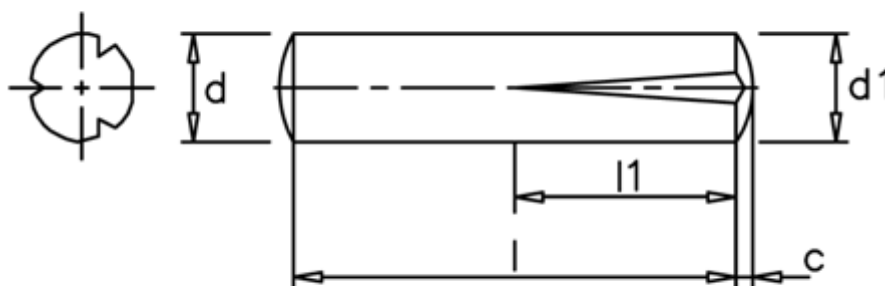

Data Sheet

Article number: 080251311

Description: KLEE Slotted pin S2 12x32
Stainless 1.4305

Measures

c	= -
d	= 12.0
d1	= 12.40
l1	= 1/2 l
Length	= 32